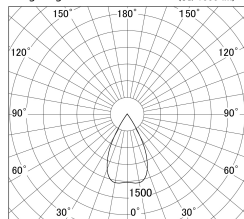

■ Lighting Distribution Curve (cd/1000 lm)