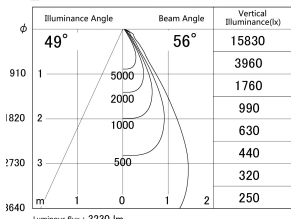

■ Lighting Distribution Curve (cd/1000 lm)