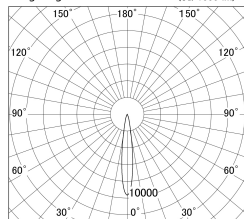

Installation	Recessed mount
Type	Lens type adjustable downlight: Antiglare type
Fixture wattage	36W
Beam angle	15deg
Color Temp.	3500K
CRI	Ra>90
Luminous	3259 lm
Body	Die-castaluminumalloy
Body finish	N/A
Trim finish	White
Reflector finish	White
IP Rate	IP20
Light source	COB module
Input Voltage	AC220~240V
Dimming Type	Non-Dimmable
Certificate	CE,CCC
Cut Hole	150mm

■ Lighting Distribution Curve (cd/1000 lm)

φ	Illuminance Angle	Beam Angle	Vertical Illuminance(lx)
1240	14°	15°	126590
240	50000		31650
480	20000		14070
730	10000		7910
980	5000		5060
			3520
			2580
			1980

Luminous flux : 3260 lm