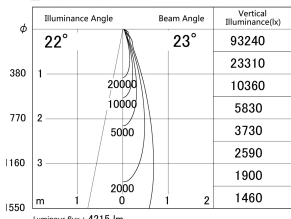

■ Lighting Distribution Curve (cd/1000 lm)