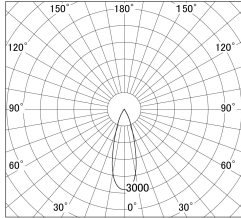

■ Lighting Distribution Curve (cd/1000 lm)