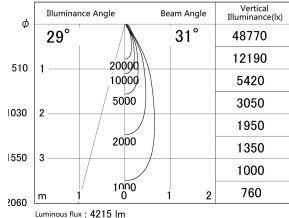

■ Lighting Distribution Curve (cd/1000 lm)