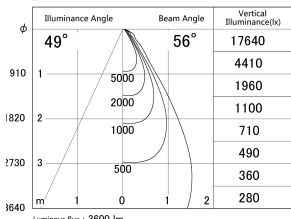

■ Lighting Distribution Curve (cd/1000 lm)