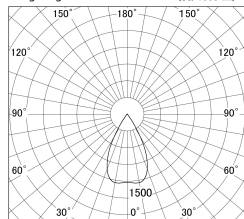

■ Lighting Distribution Curve (cd/1000 lm)