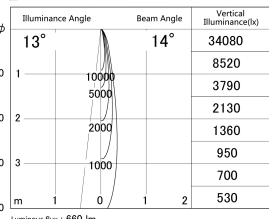

■ Lighting Distribution Curve (cd/1000 lm)