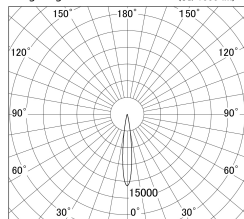

■ Lighting Distribution Curve (cd/1000 lm)