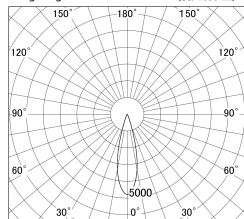

Installation	Recessed mount
Type	Lens type adjustable downlight: Antiglare type
Fixture wattage	7.5W
Beam angle	27deg
Color Temp.	4000K
CRI	Ra>90
Luminous	834 lm
Body	Die-castaluminumalloy
Body finish	N/A
Trim finish	White
Reflector finish	White
IP Rate	IP20
Light source	COB module
Input Voltage	AC220~240V
Dimming Type	Non-Dimmable
Certificate	CE,CCC
Cut Hole	100mm

Lighting Distribution Curve (cd/1000 lm)