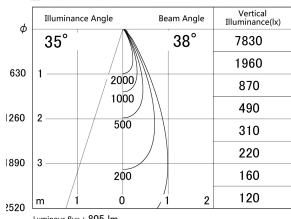

■ Lighting Distribution Curve (cd/1000 lm)