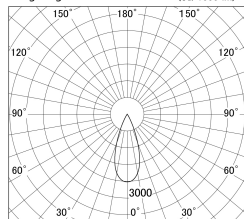

■ Lighting Distribution Curve (cd/1000 lm)