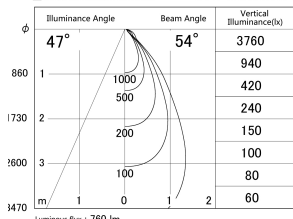

■ Lighting Distribution Curve (cd/1000 lm)