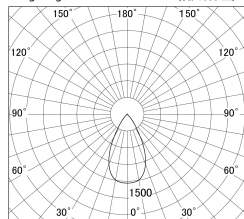

■ Lighting Distribution Curve (cd/1000 lm)