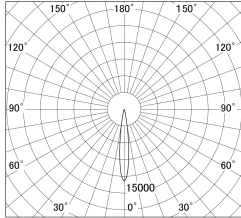

■ Lighting Distribution Curve (cd/1000 lm)

Illuminance Angle	Beam Angle	Vertical Illuminance(lx)
13°	14°	62080
220		15520
1	20000	6900
	10000	3880
450	5000	2480
2		1720
680	2000	1270
3		970
910		

Luminous flux : 1205 lm

Installation	Recessed mount
Type	Lens type adjustable downlight: Antiglare type
Fixture wattage	14.5W
Beam angle	14deg
Color Temp.	4000K
CRI	Ra>90
Luminous	1204 lm
Body	Die-castaluminumalloy
Body finish	N/A
Trim finish	White
Reflector finish	White
IP Rate	IP20
Light source	COB module
Input Voltage	AC220~240V
Dimming Type	Non-Dimmable
Certificate	CE,CCC
Cut Hole	100mm