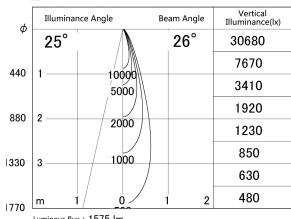

■ Lighting Distribution Curve (cd/1000 lm)