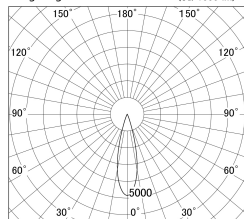

■ Lighting Distribution Curve (cd/1000 lm)