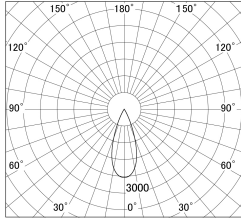

■ Lighting Distribution Curve (cd/1000 lm)