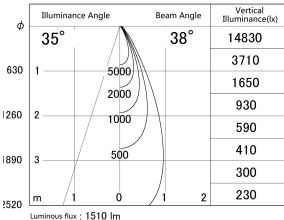

■ Lighting Distribution Curve (cd/1000 lm)