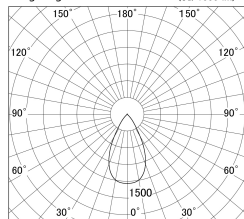

Installation	Recessed mount
Type	Lens type adjustable downlight: Antiglare type
Fixture wattage	14.5W
Beam angle	54deg
Color Temp.	4000K
CRI	Ra>90
Luminous	1428 lm
Body	Die-castaluminumalloy
Body finish	N/A
Trim finish	White
Reflector finish	White
IP Rate	IP20
Light source	COB module
Input Voltage	AC220~240V
Dimming Type	Non-Dimmable
Certificate	CE,CCC
Cut Hole	100mm

■ Lighting Distribution Curve (cd/1000 lm)