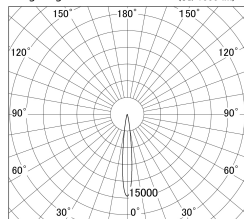

■ Lighting Distribution Curve (cd/1000 lm)

φ	Illuminance Angle	Beam Angle	Vertical Illuminance(lx)
12°	12°	13°	138190
210	50000		34550
420	20000		15350
630	10000		8640
840	5000		5530
			3840
			2820
			2160

Luminous flux : 2340 lm

Installation	Recessed mount
Type	Lens type adjustable downlight: Antiglare type
Fixture wattage	21W
Beam angle	13deg
Color Temp.	4000K
CRI	Ra>90
Luminous	2341 lm
Body	Die-castaluminumalloy
Body finish	N/A
Trim finish	White
Reflector finish	White
IP Rate	IP20
Light source	COB module
Input Voltage	AC220~240V
Dimming Type	Non-Dimmable
Certificate	CE,CCC
Cut Hole	125mm