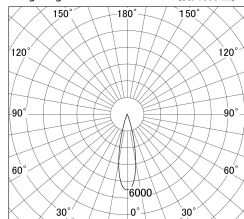

■ Lighting Distribution Curve (cd/1000 lm)