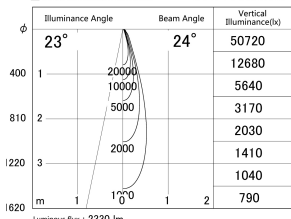

■ Lighting Distribution Curve (cd/1000 lm)