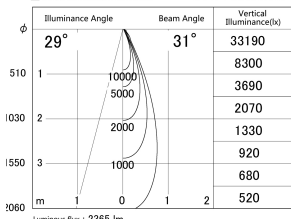

■ Lighting Distribution Curve (cd/1000 lm)