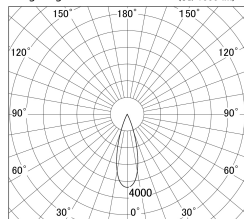

■ Lighting Distribution Curve (cd/1000 lm)