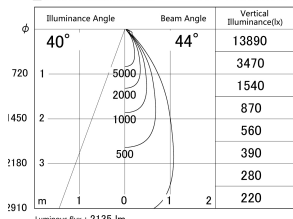

■ Lighting Distribution Curve (cd/1000 lm)