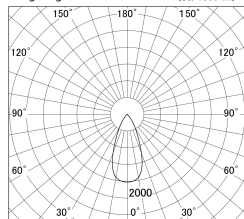

■ Lighting Distribution Curve (cd/1000 lm)