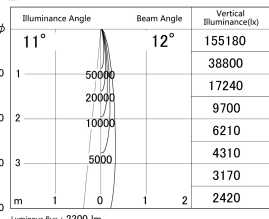

■ Lighting Distribution Curve (cd/1000 lm)