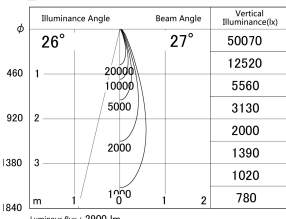

■ Lighting Distribution Curve (cd/1000 lm)