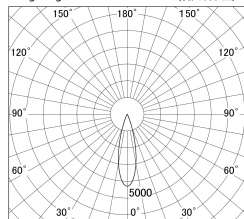

■ Lighting Distribution Curve (cd/1000 lm)