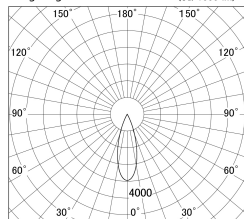

Item no. DD146-2535WW9040

Series Name: Cledy versa L-G Antiglare
(DD146-AG)

White Reflector

■ Lighting Distribution Curve (cd/1000 lm)

■ Direct Horizontal Illuminance DD146-2535WW9040

Installation	Recessed mount
Type	Lens type adjustable downlight: Antiglare type
Fixture wattage	24W
Beam angle	32deg
Color Temp.	4000K
CRI	Ra>90
Luminous	2929 lm
Body	Die-castaluminumalloy
Body finish	N/A
Trim finish	White
Reflector finish	White
IP Rate	IP20
Light source	COB module
Input Voltage	AC220~240V
Dimming Type	Non-Dimmable
Certificate	CE,CCC
Cut Hole	125mm