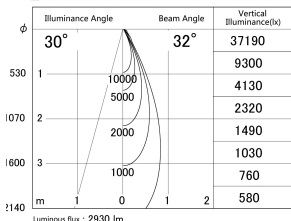

Item no. DD146-2535WW9040

Series Name: Cledy versa L-G Antiglare
(DD146-AG)

White Reflector

■ Lighting Distribution Curve (cd/1000 lm)

■ Direct Horizontal Illuminance DD146-2535WW9040

Installation	Recessed mount
Type	Lens type adjustable downlight: Antiglare type
Fixture wattage	24W
Beam angle	32deg
Color Temp.	4000K
CRI	Ra>90
Luminous	2929 lm
Body	Die-castaluminumalloy
Body finish	N/A
Trim finish	White
Reflector finish	White
IP Rate	IP20
Light source	COB module
Input Voltage	AC220~240V
Dimming Type	Non-Dimmable
Certificate	CE,CCC
Cut Hole	125mm