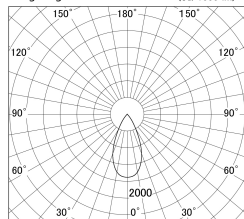

Item no. DD146-2550WW9040

Series Name: Cledy versa L-G Antiglare
(DD146-AG)

White Reflector

■ Lighting Distribution Curve (cd/1000 lm)

■ Direct Horizontal Illuminance DD146-2550WW9040

Installation	Recessed mount
Type	Lens type adjustable downlight: Antiglare type
Fixture wattage	24W
Beam angle	48deg
Color Temp.	4000K
CRI	Ra>90
Luminous	2683 lm
Body	Die-castaluminumalloy
Body finish	N/A
Trim finish	White
Reflector finish	White
IP Rate	IP20
Light source	COB module
Input Voltage	AC220~240V
Dimming Type	Non-Dimmable
Certificate	CE,CCC
Cut Hole	125mm