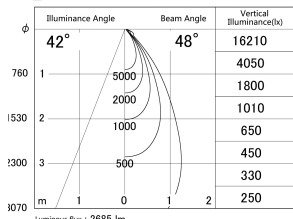

Item no. DD146-2550WW9040

Series Name: Cledy versa L-G Antiglare
(DD146-AG)

White Reflector

■ Lighting Distribution Curve (cd/1000 lm)

■ Direct Horizontal Illuminance DD146-2550WW9040

Installation	Recessed mount
Type	Lens type adjustable downlight: Antiglare type
Fixture wattage	24W
Beam angle	48deg
Color Temp.	4000K
CRI	Ra>90
Luminous	2683 lm
Body	Die-castaluminumalloy
Body finish	N/A
Trim finish	White
Reflector finish	White
IP Rate	IP20
Light source	COB module
Input Voltage	AC220~240V
Dimming Type	Non-Dimmable
Certificate	CE,CCC
Cut Hole	125mm