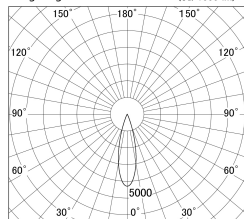

Installation	Recessed mount
Type	Lens type adjustable downlight: Antiglare type
Fixture wattage	28W
Beam angle	27deg
Color Temp.	4000K
CRI	Ra>90
Luminous	3352 lm
Body	Die-castaluminum alloy
Body finish	N/A
Trim finish	White
Reflector finish	White
IP Rate	IP20
Light source	COB module
Input Voltage	AC220~240V
Dimming Type	Non-Dimmable
Certificate	CE,CCC
Cut Hole	125mm

Lighting Distribution Curve (cd/1000 lm)