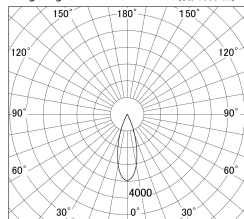

■ Lighting Distribution Curve (cd/1000 lm)