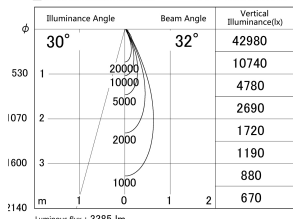

■ Lighting Distribution Curve (cd/1000 lm)