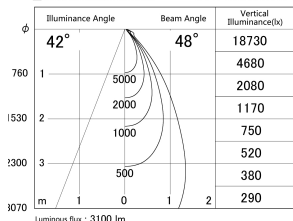

Item no. DD146-3050WW9040

Series Name: Cledy versa L-G Antiglare
(DD146-AG)

White Reflector

■ Lighting Distribution Curve (cd/1000 lm)

■ Direct Horizontal Illuminance DD146-3050WW9040

Installation	Recessed mount
Type	Lens type adjustable downlight: Antiglare type
Fixture wattage	28W
Beam angle	48deg
Color Temp.	4000K
CRI	Ra>90
Luminous	3101 lm
Body	Die-castaluminumalloy
Body finish	N/A
Trim finish	White
Reflector finish	White
IP Rate	IP20
Light source	COB module
Input Voltage	AC220~240V
Dimming Type	Non-Dimmable
Certificate	CE,CCC
Cut Hole	125mm