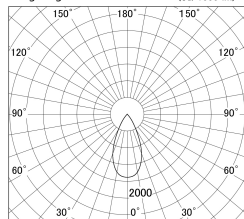

Item no. DD146-3050WW9040

Series Name: Cledy versa L-G Antiglare
(DD146-AG)

White Reflector

■ Lighting Distribution Curve (cd/1000 lm)

■ Direct Horizontal Illuminance DD146-3050WW9040

Installation	Recessed mount
Type	Lens type adjustable downlight: Antiglare type
Fixture wattage	28W
Beam angle	48deg
Color Temp.	4000K
CRI	Ra>90
Luminous	3101 lm
Body	Die-castaluminumalloy
Body finish	N/A
Trim finish	White
Reflector finish	White
IP Rate	IP20
Light source	COB module
Input Voltage	AC220~240V
Dimming Type	Non-Dimmable
Certificate	CE,CCC
Cut Hole	125mm