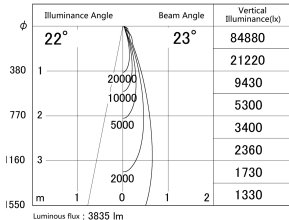

■ Lighting Distribution Curve (cd/1000 lm)