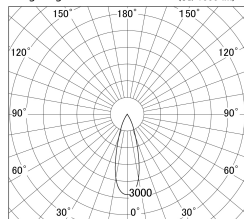

Installation	Recessed mount
Type	Lens type adjustable downlight: Antiglare type
Fixture wattage	32W
Beam angle	31deg
Color Temp.	4000K
CRI	Ra>90
Luminous	3835 lm
Body	Die-castaluminumalloy
Body finish	N/A
Trim finish	White
Reflector finish	White
IP Rate	IP20
Light source	COB module
Input Voltage	AC220~240V
Dimming Type	Non-Dimmable
Certificate	CE,CCC
Cut Hole	150mm

Lighting Distribution Curve (cd/1000 lm)