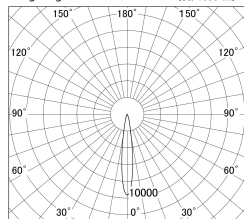

■ Lighting Distribution Curve (cd/1000 lm)