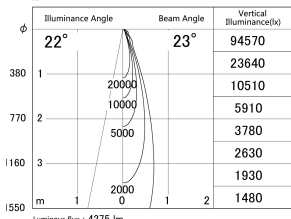

■ Lighting Distribution Curve (cd/1000 lm)