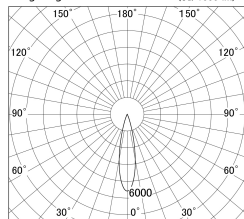

■ Lighting Distribution Curve (cd/1000 lm)