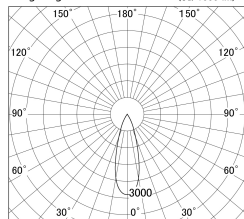

Installation	Recessed mount
Type	Lens type adjustable downlight: Antiglare type
Fixture wattage	36W
Beam angle	31deg
Color Temp.	4000K
CRI	Ra>90
Luminous	4273 lm
Body	Die-castaluminumalloy
Body finish	N/A
Trim finish	White
Reflector finish	White
IP Rate	IP20
Light source	COB module
Input Voltage	AC220~240V
Dimming Type	Non-Dimmable
Certificate	CE,CCC
Cut Hole	150mm

Lighting Distribution Curve (cd/1000 lm)